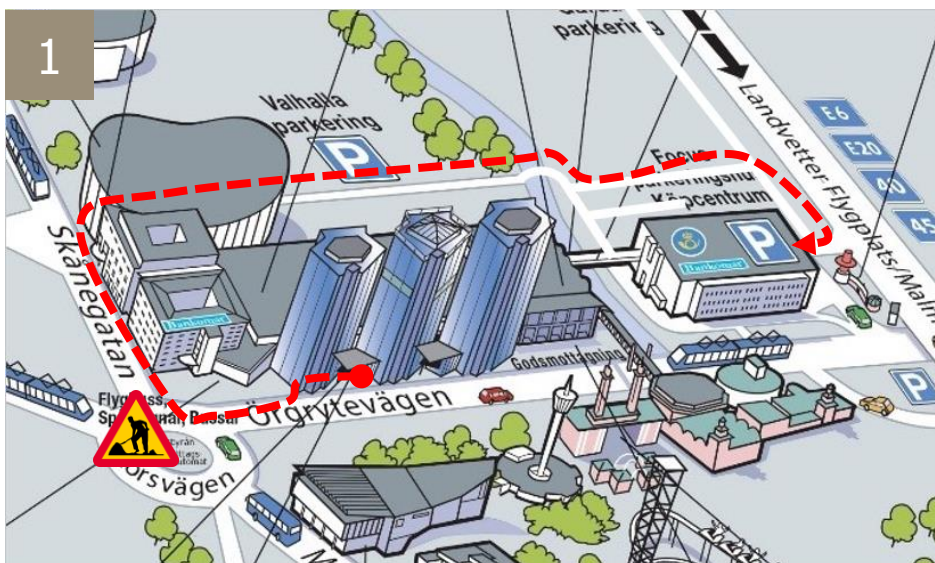

# Redirected Parking Information

1. Follow the directions on the map to **Focus Car Park**.
2. Choose the **middle lane** into the car park which will take you directly up to **level 3** and the Gothia Towers Focus Parking Section.
3. If you provided your car registration number when booking, drive slowly up to the barrier and it will **open automatically**. If you have a ticket from the hotel, use it to open the barrier. If you have none of the above, press the **"phone/help" button** at the barrier to be admitted.
4. **Please note**, it is important that you only park your car **inside** the Gothia Towers Guest Parking Section. If you park outside the fenced section, you will risk getting a parking fine.
5. The **last six digits** of your mobile number will be used as a **code** to open the gate when you collect your car. If you have a ticket, please scan it.

The car park is open 24 hours, but the indoor passage to the hotel is closed during the hours **24:00-06:00**

**You may park until 13:00 on the day you check out.**

Do not leave any valuables in your car!

The hotel is not responsible for any parking fines related to parking outside the Gothia Towers Guest Parking section

**Take the middle lane to floor 3**

**Drive up to the gate**