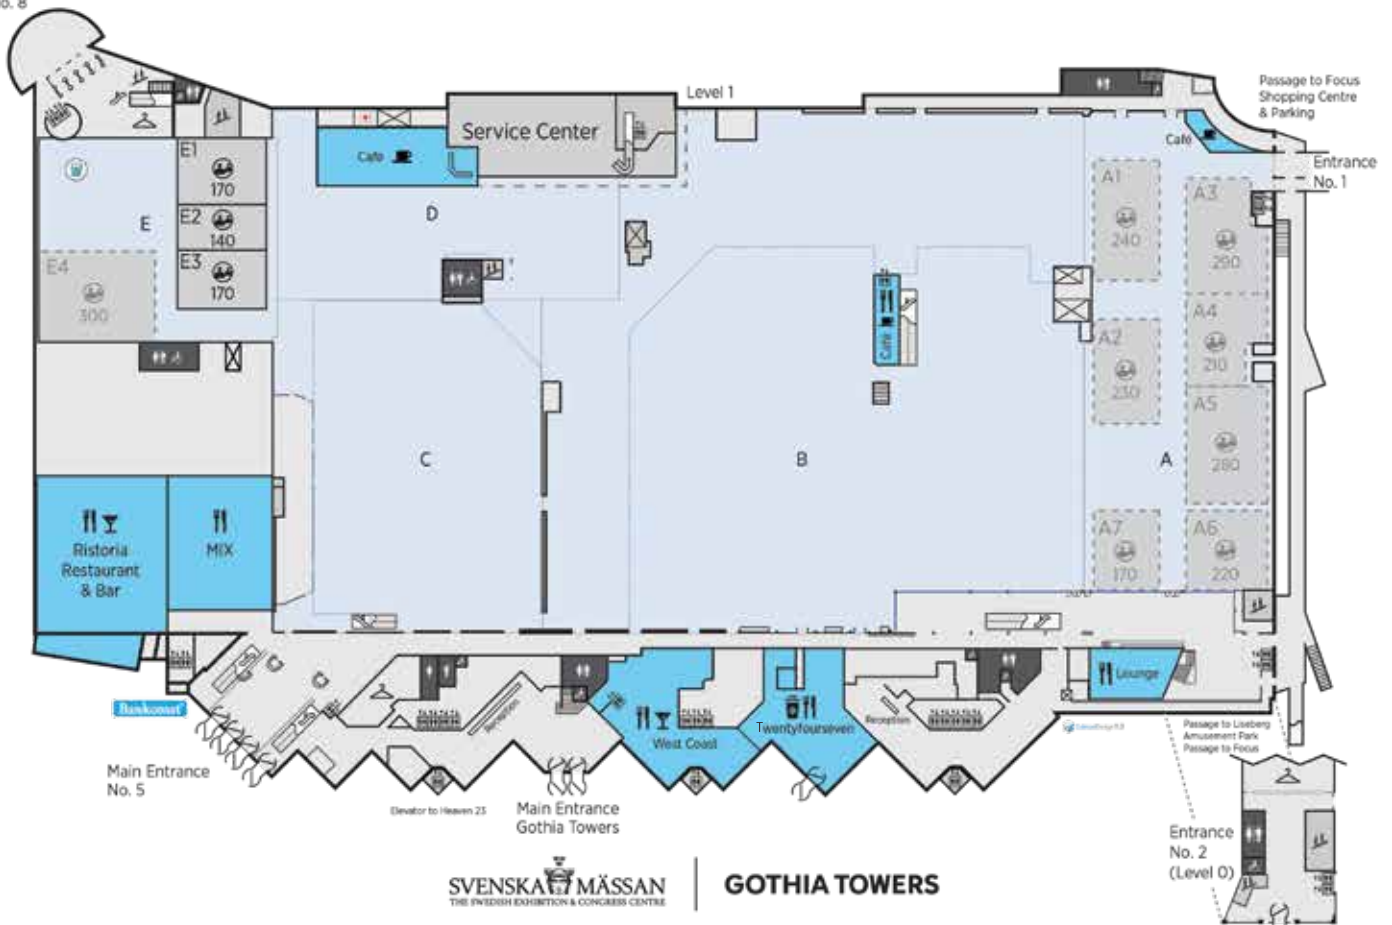

Site Map

Entrance No. 8

Main Entrance No. 5

Elevator to Heaven 23

Main Entrance Gothia Towers

Entrance No. 2 (Level D)